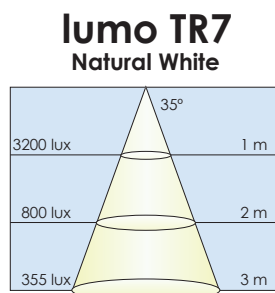

Ø 0.63m

Ø 1.25m

Ø 1.90m