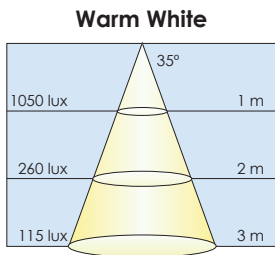

Lublin Banana, Lublin straight

Ø 0.63m

Ø 1.25m

Ø 1.90m

Ø 0.63m

Ø 1.25m

Ø 1.90m

Ø 0.25m

Ø 0.50m

Ø 0.75m

Ø 0.25m

Ø 0.50m

Ø 0.75m

Ø 0.63m

Ø 1.25m

Ø 1.90m

Ø 0.63m

Ø 1.25m

Ø 1.90m

Ø 0.25m

Ø 0.50m

Ø 0.75m

Ø 0.25m

Ø 0.50m