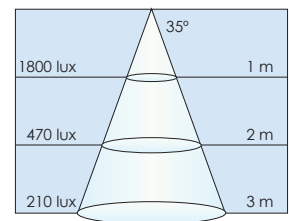

Lublin Banana, Lublin straight

Ø 0.63m

Ø 1.25m

Ø 1.90m

Ø 0.63m

Ø 1.25m

Ø 1.90m

Ø 0.25m

Ø 0.50m

Ø 0.75m

Ø 0.25m

Ø 0.50m

Ø 0.75m

Ø 0.63m

Ø 1.25m

Ø 1.90m

Ø 0.63m

Ø 1.25m

Ø 1.90m

Ø 0.25m

Ø 0.50m

Ø 0.75m

Ø 0.25m

Ø 0.50m