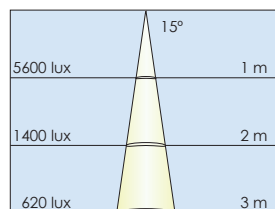

Lublin Banana, Lublin straight

Ø 0.63m

Ø 1.25m

Ø 1.90m

Ø 0.63m

Ø 1.25m

Ø 1.90m

Ø 0.25m

Ø 0.63m

Ø 1.25m

Ø 1.90m

Ø 0.25m

Ø 0.50m

Ø 0.75m

Ø 0.25m

Ø 0.50m

Ø 0.75m

Ø 0.63m

Ø 1.25m

Ø 1.90m

Ø 0.63m

Ø 1.25m

Ø 1.90m

Ø 0.25m