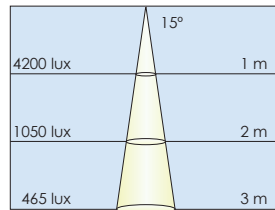

Lublin Banana, Lublin straight

Ø 0.63m

Ø 1.25m

Ø 1.90m

Ø 0.63m

Ø 1.25m

Ø 1.90m

Ø 0.25m

Ø 0.50m

Ø 0.75m

Ø 0.25m

Ø 0.50m

Ø 0.75m

Ø 0.63m

Ø 1.25m

Ø 1.90m

Ø 0.63m

Ø 1.25m

Ø 1.90m

Ø 0.25m

Ø 0.50m

Ø 0.75m

Ø 0.25m

Ø 0.50m

Ø 0.75m

Ø 0.63m

Ø 1.25m

Ø 1.90m

Ø 0.63m

Ø 1.25m

Ø 1.90m

Ø 0.25m