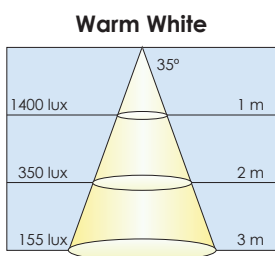

Lublin Banana, Lublin straight

Ø 0.63m

Ø 1.25m

Ø 1.90m

Ø 0.63m

Ø 1.25m

Ø 1.90m

Ø 0.25m

Ø 0.50m

Ø 0.75m

Ø 0.25m

Ø 0.50m

Ø 0.75m

Ø 0.63m

Ø 1.25m

Ø 1.90m

Ø 0.63m

Ø 1.25m

Ø 1.90m

Ø 0.25m

Ø 0.50m

Ø 0.75m

Ø 0.25m

Ø 0.50m