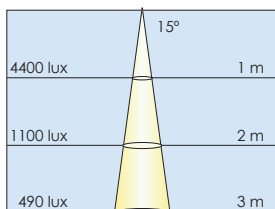

Lublin Banana, Lublin straight

Ø 0.63m

Ø 1.25m

Ø 1.90m

Ø 0.63m

Ø 1.25m

Ø 1.90m

Ø 0.25m

Ø 0.50m

Ø 0.75m

Ø 0.25m

Ø 0.50m

Ø 0.75m

Ø 0.63m

Ø 1.25m

Ø 1.90m

Ø 0.63m

Ø 1.25m

Ø 1.90m

Ø 0.25m

Ø 0.50m

Ø 0.75m

Ø 0.25m

Ø 0.50m

Ø 0.75m

Ø 0.63m

Ø 1.25m

Ø 1.90m

Ø 0.63m

Ø 1.25m

Ø 1.90m

Ø 0.25m