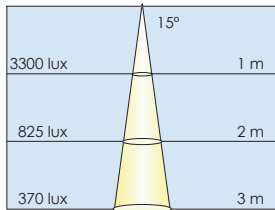

Lublin Banana, Lublin straight

Ø 0.63m

Ø 1.25m

Ø 1.90m

Ø 0.63m

Ø 1.25m

Ø 1.90m

Ø 0.25m

Ø 0.50m

Ø 0.75m

Ø 0.25m

Ø 0.50m

Ø 0.75m

Ø 0.63m

Ø 1.25m

Ø 1.90m

Ø 0.63m

Ø 1.25m

Ø 1.90m

Ø 0.25m

Ø 0.50m

Ø 0.75m

Ø 0.25m

Ø 0.50m

Ø 0.75m

Ø 0.63m

Ø 1.25m

Ø 1.90m

Ø 0.63m

Ø 1.25m

Ø 1.90m

Ø 0.25m