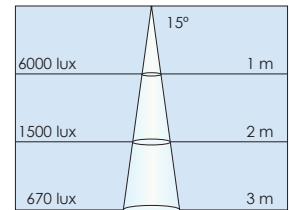

Lublin Banana, Lublin straight

Ø 0.63m

Ø 1.25m

Ø 1.90m

Ø 0.63m

Ø 1.25m

Ø 1.90m

Ø 0.25m

Ø 0.50m

Ø 0.75m

Ø 0.25m

Ø 0.50m

Ø 0.75m

Ø 0.63m

Ø 1.25m

Ø 1.90m

Ø 0.63m

Ø 1.25m

Ø 1.90m

Ø 0.25m

Ø 0.50m

Ø 0.75m

Ø 0.25m

Ø 0.50m