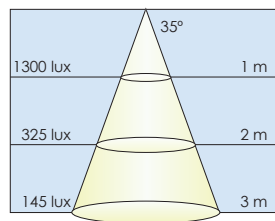

Lublin Banana, Lublin straight

Ø 0.63m

Ø 1.25m

Ø 1.90m

Ø 0.63m

Ø 1.25m

Ø 1.90m

Ø 0.25m

Ø 0.50m

Ø 0.75m

Ø 0.25m

Ø 0.50m

Ø 0.75m

Ø 0.63m

Ø 1.25m

Ø 1.90m

Ø 0.63m

Ø 1.25m

Ø 1.90m

Ø 0.25m

Ø 0.50m

Ø 0.75m

Ø 0.25m

Ø 0.50m